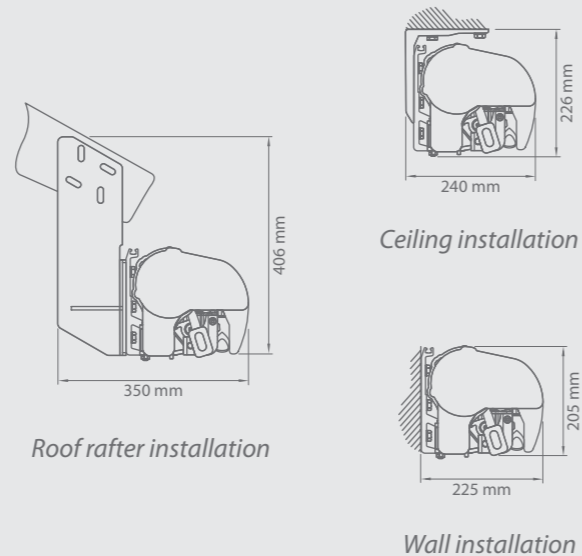

# TERRACE AWNING PALLADIO

Colour	RAL
Electric drive	yes
Manual drive	yes
Maximum width	7.0 m
Maximum projection	3.6 m
Cassette	yes
Tilt angle	5°-50°
Fabric	150 patterns
Valance	yes

Standard construction colours:

### Properties:

- Construction made from extruded aluminium
- Flyer's chains in the arms
- Square bar
- Additionally strengthened cassette
- Cassette protects the fabric from weather conditions
- Supporting square bar facilitates installation
- Easy operation with the use of full automatic
- Possibility of using telescopic front bar support
- Possibility of using overlapping arms of maximum projection 310 cm