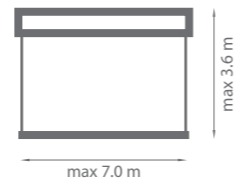

# TERRACE AWNING PALLADIO

Colour	RAL
Electric drive	yes
Manual drive	yes
Maximum width	7.0 m
Maximum projection	3.6 m
Cassette	yes
Tilt angle	5°-50°
Fabric	150 patterns
Valance	yes

Standard construction colours:

### Properties:

- Construction made from extruded aluminium
- Flyer's chains in the arms
- Square bar
- Additionally strengthened cassette
- Cassette protects the fabric from weather conditions
- Supporting square bar facilitates installation
- Easy operation with the use of full automatic
- Possibility of using telescopic front bar support
- Possibility of using overlapping arms of maximum projection 310 cm